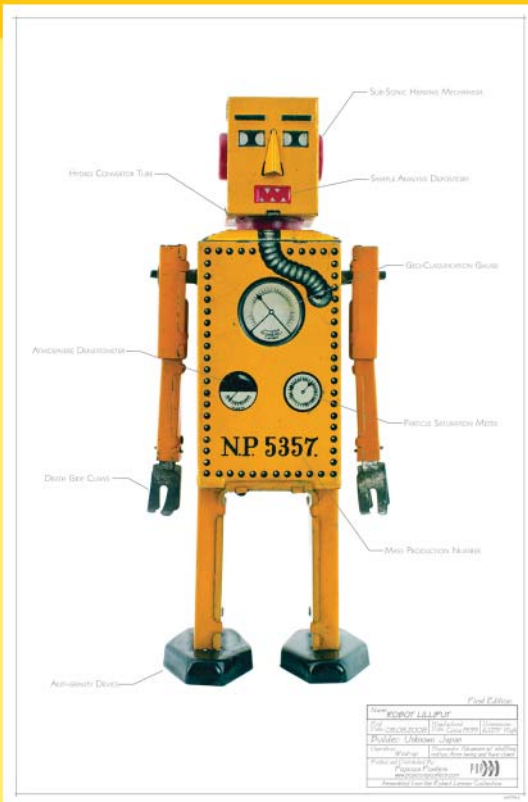

Crushproof Tube - \$25 each - 3 pc. minimum  
Use GICT + 4 digit style # to order

Poly Sleeved with Backing - \$30 each - 3 pc. minimum  
Use GIC + 4 digit style # to order

Style 7861

Style 7862

Style 7881